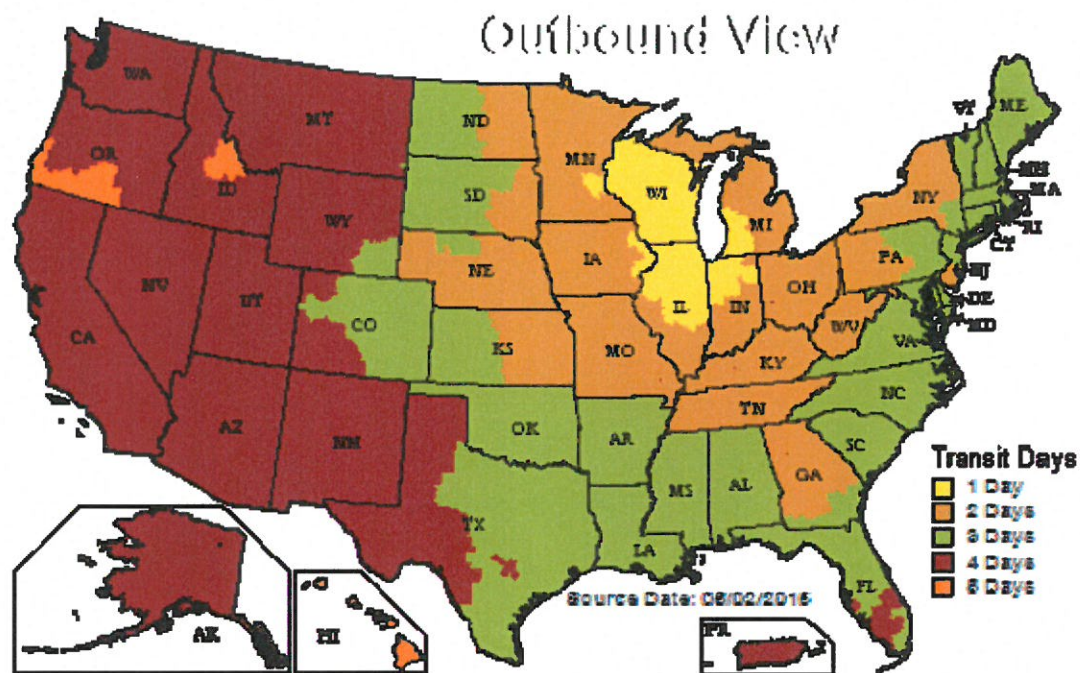

### U.S. Ground Map Results

Business days in transit from: SUSSEX, WI 53089

Service Map colors may vary due to differences in hardware and software. This map is a general representation of UPS Ground transit times. For service availability and to calculate the delivery time for a package shipped between a specific origin and destination worldwide, select **Calculate Time & Cost** in the **Shipping** tab.